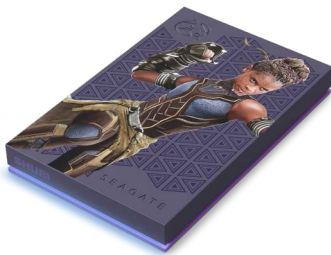

Data Sheet

Shuri Special Edition FireCuda External Hard Drive

Where Innovation Meets Style

Honor the Princess of Wakanda and revel in the officially licensed Shuri Drive. The design of this Special Edition FireCuda External Hard Drive features the innovative style of Shuri while giving your collection a burst of color thanks to cyan LED lighting. And with up to 2TB of capacity, you can accumulate a wealth of games, files, and media.

Key Features

This external hard drive is inspired by the universe of Black Panther.

This drive's design features the innovative and powerful outfit Shuri created herself.

Cyan LED lighting gives the drive an added burst of color.

Light up the atmosphere with built-in, customizable LED RGB lighting.¹

Works with PC, Mac, PlayStation, and Xbox.²

A bold design to complement the Marvel™-themed collection in your office, living room, or gaming battlestation.