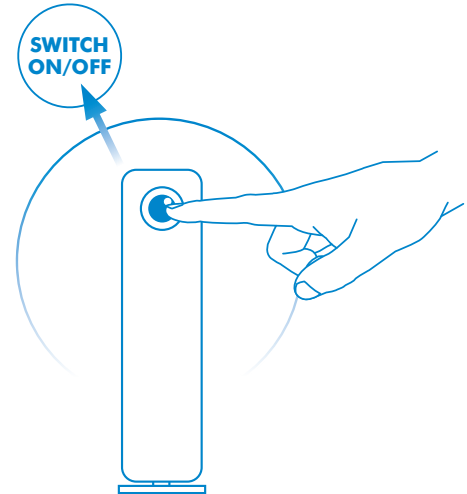

Features

- USB 3.0 speed: up to 156MB/s
- Aluminum fanless cooling design for quiet operation
- Optimized power management
- Space-saving design for upright, rackable or stackable configurations

Box Content

- LaCie d2 USB 3.0
- SuperSpeed USB 3.0 cable (USB 2.0 and 1.1 compatible)
- Drive stand for upright use
- External power supply
- LaCie Utilities and Software (preloaded on the drive):
- LaCie Backup software with data restore for Windows® and Mac
- User Manual
- Quick Install Guide

Minimum System Requirements

- Computer with a USB 3.0 or USB 2.0 port
- High-speed Internet for online storage
- Latest version of Windows XP, Windows Vista®, Windows 7 /Mac OS X 10.5, 10.6
- Minimum free disk space: 600MB recommended

For USB 3.0 Mac compatibility:

- Mac Pro compatible with LaCie USB 3.0 PCI Express Card (requires available PCI Express slot)
- MacBook® Pro compatible with LaCie USB 3.0 ExpressCard/34 (requires available ExpressCard slot)

1-CLICK POWER SETTING

Simply switch on or off with one button