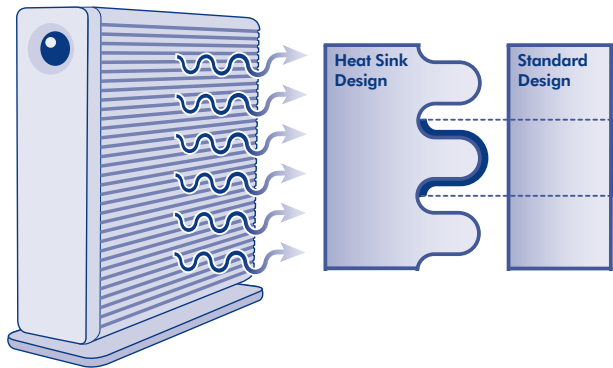

Clever, Advanced Design

The d2 USB 3.0 is designed to integrate into any professional work environment. Sturdy and compact, it is ideal for intensive professional use. The unique and ultra-quiet, fanless aluminum heat sink design gives you 60% more surface area for heat dissipation for high reliability. The LaCie d2 USB 3.0 is versatile and can stand upright, be stacked horizontally with other drives or rackmounted to save desktop space.