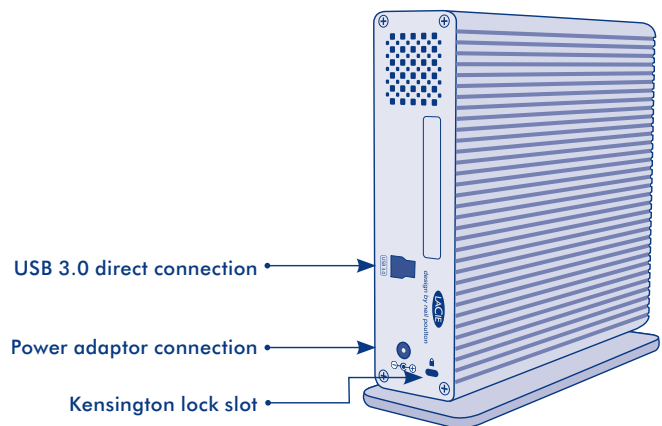

d2 USB 3.0

DESIGN BY NEIL POULTON

Professional Hard Disk

SuperSpeed USB 3.0 | Hi-Speed USB 2.0

PERFORMANCE COMPARISON

Read maximum transfer rate benchmark*

SuperSpeed USB 3.0

The d2 USB 3.0 gives you SuperSpeed performance. Featuring 7200 rpm drives, the d2 USB 3.0 reaches up to 156MB/s, making it ideal for creative professionals looking for high transfer speeds. With an advanced backup solution for Mac® and PC, it is also perfect for any workstation setup and it's compatible with USB 2.0. It's even USB 3.0-compatible on Mac computers, thanks to LaCie's USB 3.0 driver for Mac OS.

Clever, Advanced Design

The d2 USB 3.0 is designed to integrate into any professional work environment. Sturdy and compact, it is ideal for intensive professional use. The unique and ultra-quiet, fanless aluminum heat sink design gives you 60% more surface area for heat dissipation for high reliability. The LaCie d2 USB 3.0 is versatile and can stand upright, be stacked horizontally with other drives or rackmounted to save desktop space.