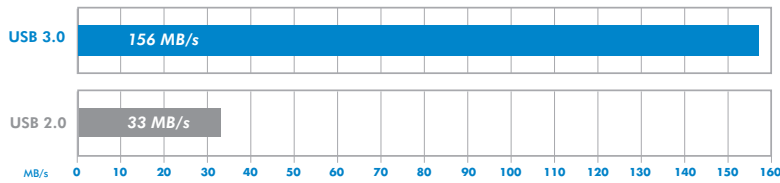

d2 USB 3.0

DESIGN BY NEIL POULTON

Professional Hard Disk

SuperSpeed USB 3.0 | Hi-Speed USB 2.0

PERFORMANCE COMPARISON

Read maximum transfer rate benchmark*

SuperSpeed USB 3.0

The d2 USB 3.0 gives you SuperSpeed performance. Featuring 7200 rpm drives, the d2 USB 3.0 reaches up to 156MB/s, making it ideal for creative professionals looking for high transfer speeds. With an advanced backup solution for Mac® and PC, it is also perfect for any workstation setup and it's compatible with USB 2.0. It's even USB 3.0-compatible on Mac computers, thanks to LaCie's USB 3.0 driver for Mac OS.