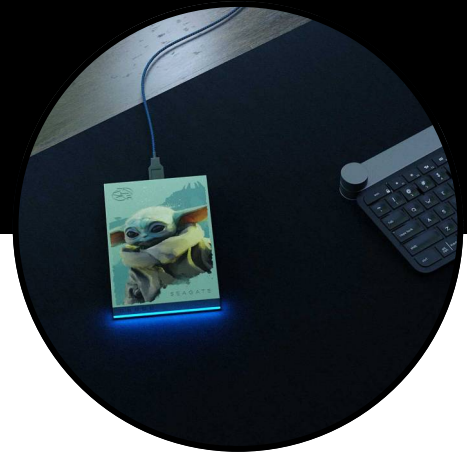

Data Sheet

Grogu™ Drive Special Edition FireCuda External Hard Drive

Collect the officially licensed Grogu™ Drive and look upon the galaxy with wonder. Themed from the world of *The Mandalorian™*, this Special Edition FireCuda External Hard Drive is designed with the joyful look of the Child. And blue LED lighting gives your collection a force-inspired glow, this small collectible drive contains a big capacity — perfect for all your games, media and files.

Key Features

This external hard drive is inspired by Grogu™ from *The Mandalorian*.

Pulling influence from *The Mandalorian*, this collectible hard drive features the joyful look of Grogu.

Comes out of the box equipped with force-inspired blue LED lighting.

Light up the atmosphere with built in, customisable LED RGB lighting.¹

Works with PC, Mac, PlayStation and Xbox.²

A bold design to complement a Star Wars-themed collection in your office, living room or gaming battlestation.