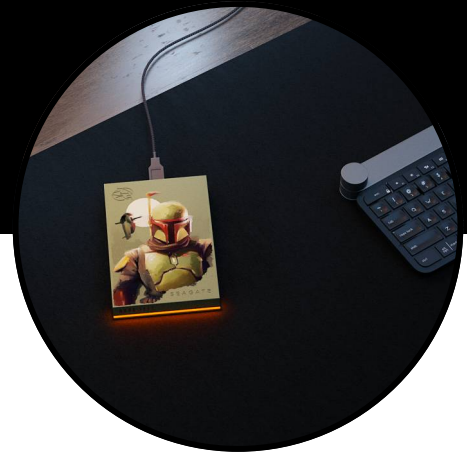

## Boba Fett™ Drive Special Edition FireCuda External Hard Drive

Obtain the ultimate collectible — the officially licensed Boba Fett™ Drive. The design of this Special Edition FireCuda External Hard Drive features the cool, steely demeanour of its namesake and red LED lighting gives the drive an added flash of colour. Plus, you can build a bounty of games, files, and media thanks to a massive capacity.

### Key Features

This external hard drive is inspired by the world of *The Book of Boba Fett*.

This drive's design is outfitted with the cool demeanour of bounty hunter Boba Fett.

Red LED lighting gives the drive an added flash of colour.

Light up the atmosphere with built-in, customisable LED RGB lighting.<sup>1</sup>

Works with PC, Mac, PlayStation and Xbox.<sup>2</sup>

A bold design to complement a Star Wars-themed collection in your office, living room or gaming battlestation.