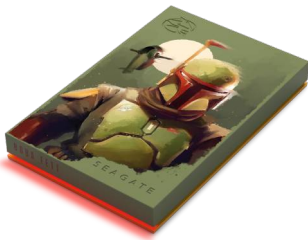

## Boba Fett™ Drive Special Edition FireCuda External Hard Drive

Obtain the ultimate collectible — the officially licensed Boba Fett™ Drive. The design of this Special Edition FireCuda External Hard Drive features the cool, steely demeanour of its namesake and red LED lighting gives the drive an added flash of colour. Plus, you can build a bounty of games, files, and media thanks to a massive capacity.

### Key Features

This external hard drive is inspired by the world of *The Book of Boba Fett*.

This drive's design is outfitted with the cool demeanour of bounty hunter Boba Fett.

Red LED lighting gives the drive an added flash of colour.