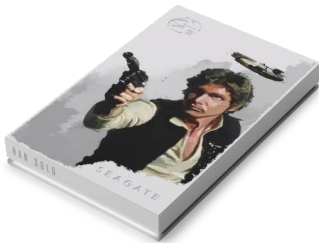

Data Sheet

Han Solo™ Special Edition FireCuda External Hard Drive

A Great Drive at Any Odds

Get your hands on the ultimate collectible — the officially licensed Han Solo™ Drive. Designed with the confidence of the infamous smuggler and pilot, this Special Edition FireCuda External Hard Drive flies into your system with white LED lighting out of the box. Plus, you can gather a bounty of games, files, and media thanks to its massive capacity.

Key Features

This external hard drive is inspired by the *Star Wars*™ galaxy.

This drive's design is equipped with confidence of infamous smuggler, Han Solo™

White LED lighting casts unnerving light over your drive.

Light up the atmosphere with built-in, customisable LED RGB lighting.¹

With up to 2 TB of capacity, you can accumulate a galaxy of media, files and games.

Lightweight design makes it easy to take the whole library on the road.