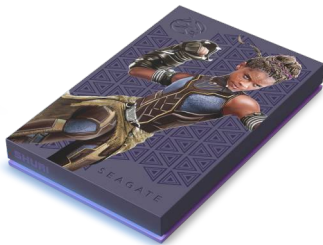

Data Sheet

Shuri Special Edition FireCuda External Hard Drive

Where Innovation Meets Style

Honour the Princess of Wakanda and revel in the officially licensed Shuri Drive. The design of this Special Edition FireCuda External Hard Drive features the innovative style of Shuri while giving your collection a burst of colour thanks to cyan LED lighting. And with up to 2 TB of capacity, you can accumulate a wealth of games, files and media.

Key Features

This external hard drive is inspired by the universe of Black Panther.

This drive's design features the innovative and powerful outfit Shuri created herself.

Cyan LED lighting gives the drive an added burst of colour.

Light up the atmosphere with built-in, customisable LED RGB lighting.¹

Works with PC, Mac, PlayStation and Xbox.²

A bold design to complement the Marvel™-themed collection in your office, living room or gaming battlestation.