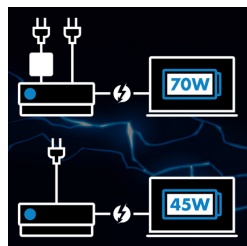

1big Dock SSD Pro

Centralize Your 8K Studio

Perfect For

Ingesting cinema-grade memory cards, docking peripherals, and centralizing your studio setup

Cinema-Grade Card Readers

Quickly and directly ingest SD, CFast 2.0, and CFexpress memory cards

Power Your Laptop

Achieve up to 70W of pass-through power by daisy chaining the laptop's power supply

Copy up to 2800MB/s

Render and transfer faster with Seagate FireCuda NVMe SSD and Thunderbolt 3 speeds