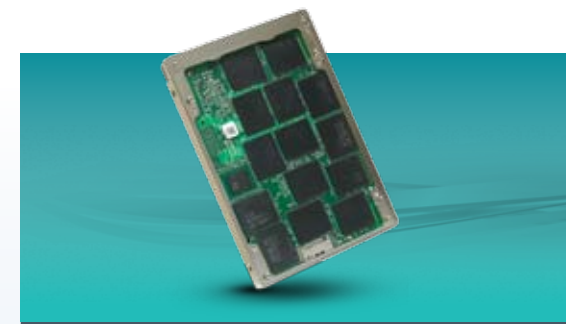

CAPACITY¹	MODEL	INTERFACE	FULL DRIVE WRITES/DAY⁴
400GB	ST400FX0002	6Gb/s SAS	35
400GB	ST400FX0012²	6Gb/s SAS	35
200GB	ST200FX0002	6Gb/s SAS	35
100GB	ST100FX0002	6Gb/s SAS	35

Pulsar.2™

The Seagate Pulsar.2 drive delivers the price-performance, data integrity and endurance benefits for performance-hungry enterprise applications.

Key Advantages

- Best-in-class MLC endurance (up to 10 full drive writes/day)
- Price-performance and reliability benefits
- Protects against unintended data change or loss—ensuring data integrity
- Provides the same feature set to look, feel and act like an enterprise hard drive—reducing system complexity and operating costs

Best-Fit Applications

- Tier 0, performance-hungry enterprise applications—virtualization, OLTP, data warehousing and cloud computing
- Blade servers, general servers and direct-attached storage
- Enterprise architectures using auto-tiering